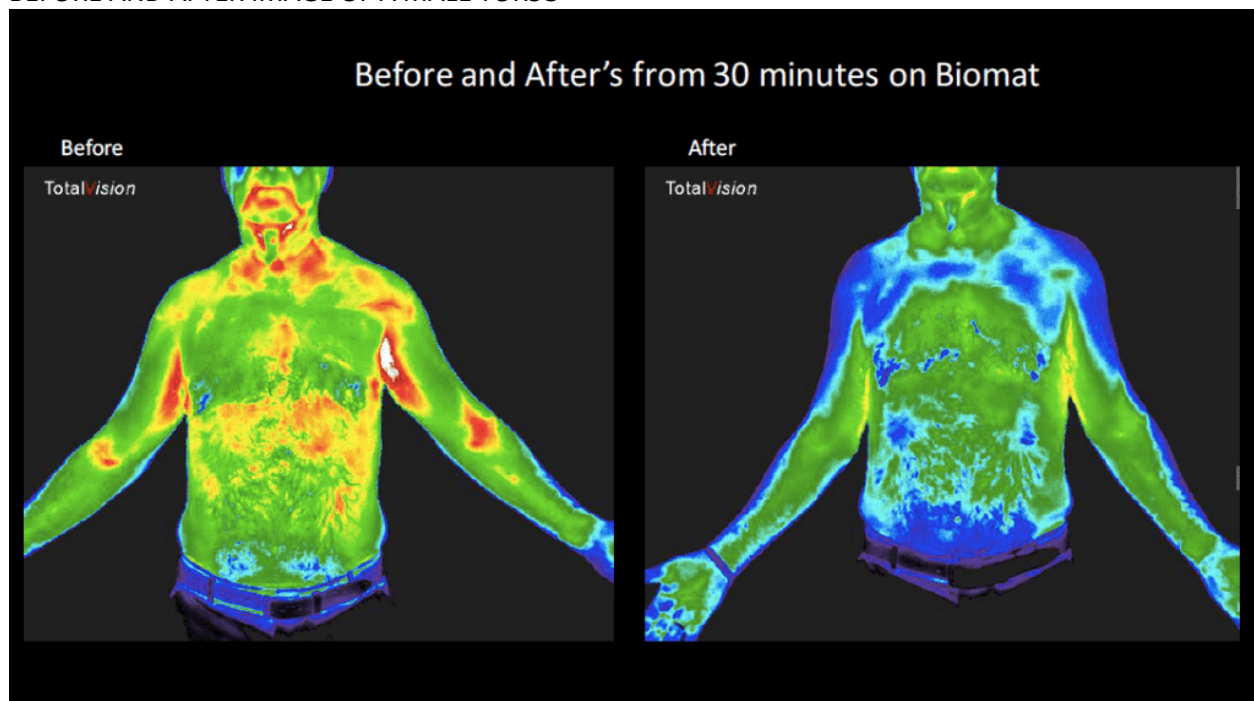

# Biomat's Effect on Inflammation, Before and After Thermograms

Before and after images taken using a Med-Hot Max 307 Medical Infrared Camera within 5 minutes of treatment. The colors represent the difference in temperature within the body scaling from the hottest, white – red – orange – yellow – green – blue, to coldest.

These before and after images show the effects of using a BioMat for 30 minutes and how BioMat may help reduce inflammation, appearing as warm red spots before treatment.

## BEFORE AND AFTER IMAGE OF A MALE TORSO

BEFORE AND AFTER IMAGE OF A FEMALE ABDOMEN

BEFORE AND AFTER IMAGE OF A FEMALE BACK