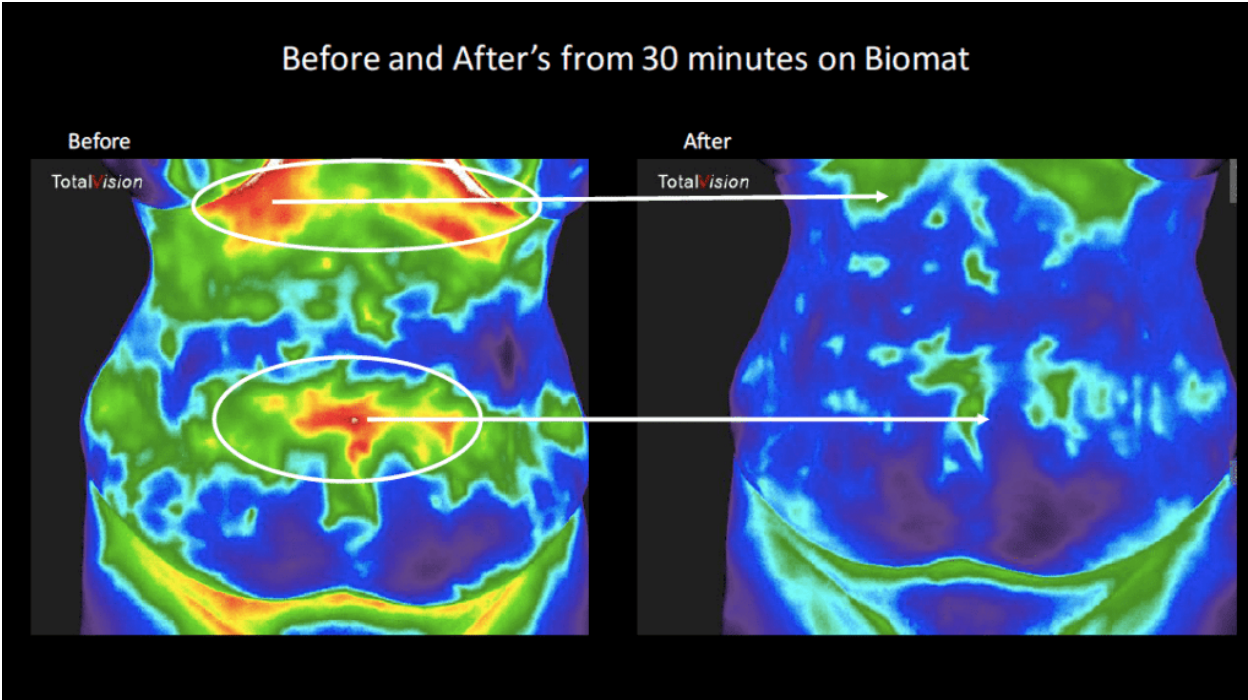

# Biomat's Effect on Inflammation, Before and After Thermograms

Before and after images taken using a Med-Hot Max 307 Medical Infrared Camera within 5 minutes of treatment. The colors represent the difference in temperature within the body scaling from the hottest, white – red – orange – yellow – green – blue, to coldest.

These before and after images show the effects of using a BioMat for 30 minutes and how BioMat may help reduce inflammation, appearing as warm red spots before treatment.

## BEFORE AND AFTER IMAGE OF A MALE TORSO

BEFORE AND AFTER IMAGE OF A FEMALE ABDOMEN

BEFORE AND AFTER IMAGE OF A FEMALE BACK